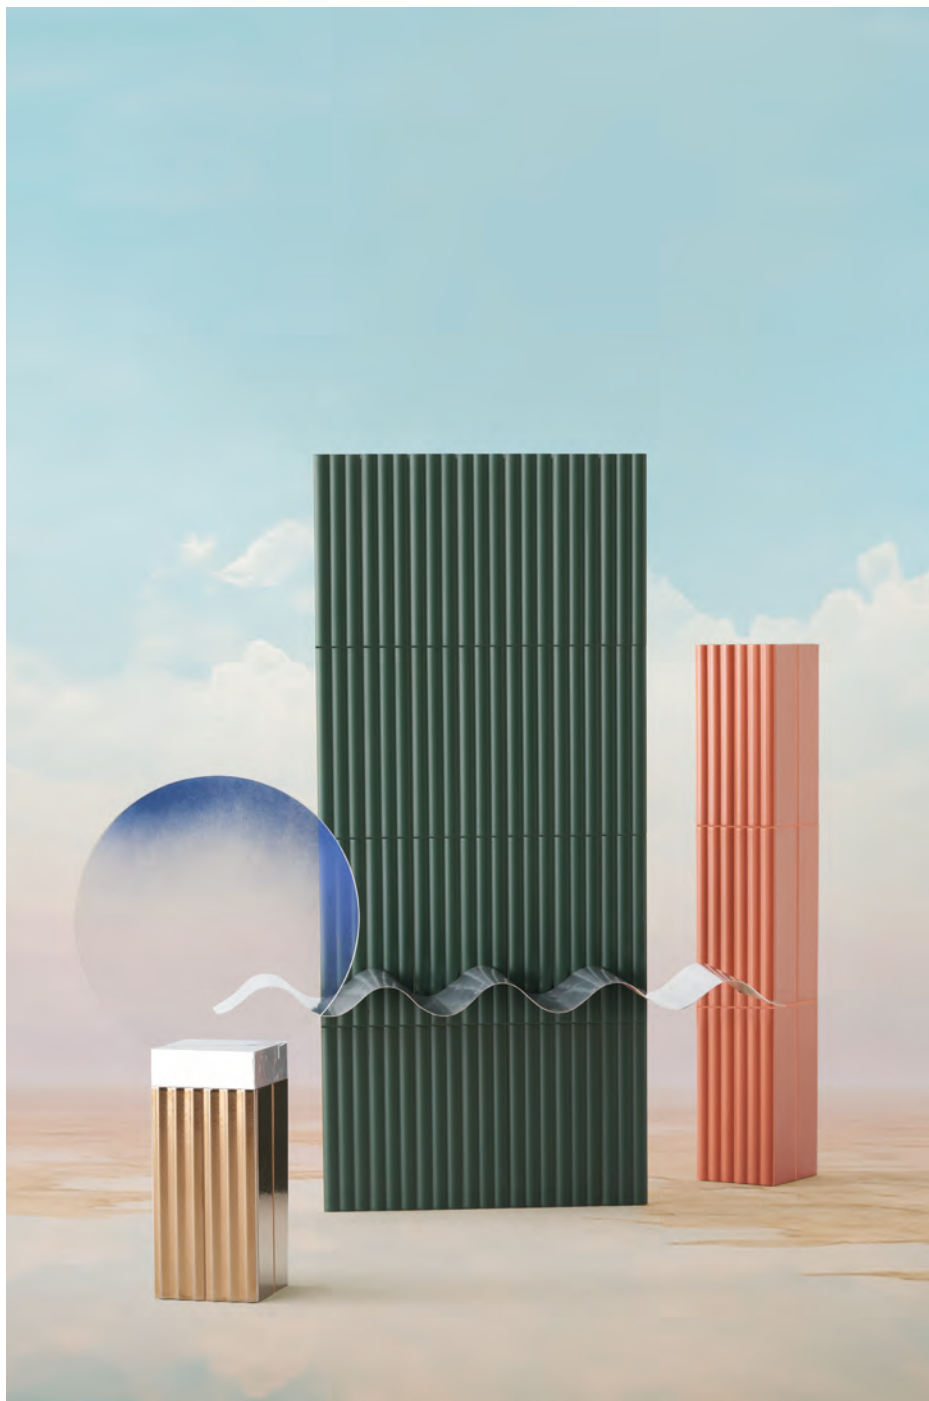

MAREA 2024

TECHNICAL DATA

alta-marea terra matt, alta-marea smeraldo matt, bassa-marea oro

MAREA FULL VERSION

Marea is a new white enamel body ceramic collection in a 7.5x30 cm format, available in 3 structures: a smooth base finish, a convex structure with a matt finish and a concave structure with a gloss finish.

Its meticulous, sculptural three-dimensionality allows you to create distinctively contemporar environments with elegant and sophisticated decorative effects by alternating the different structures.

The collection has been expanded with four new shades: light grey, sugar paper blue, earth and emerald, as well as gold. All of which encourage combinations with a refined taste that are anything but obvious.

The gold tone also has a special craquelé effect that gives these ceramics a retro mood that is simultaneously prestigious.

MAREA FULL VERSION

Rivestimento in pasta bianca
White body wall tiles

7,5X30CM
3"X11.8"

8/13MM

Monocromatico
Monochromatic

Marea è una collezione ceramica in pasta bianca smaltata, dal formato 7,5x30 cm e disponibile in 3 strutture: la base liscia e la struttura convessa nella finitura matt e la struttura concava nella finitura lucida.