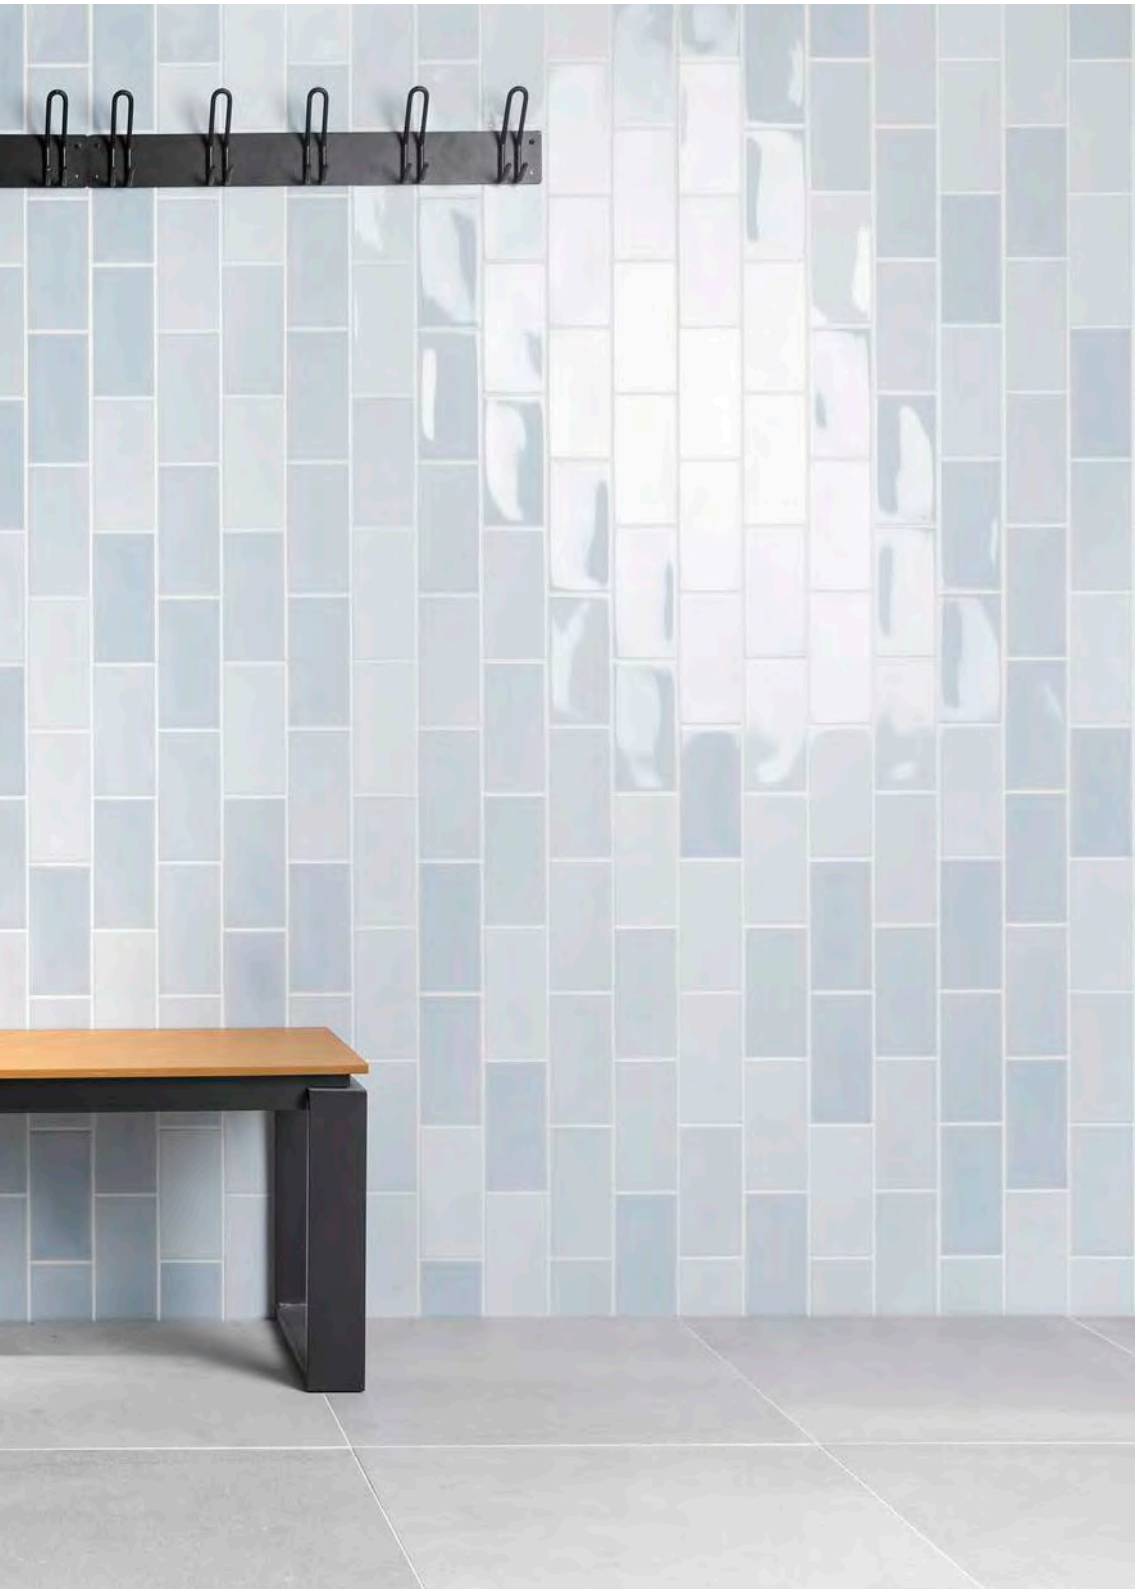

Soft, rich and coastal-inspired colours

Mosa is best known for its exquisitely balanced nuance within the cool and warm neutrals range, but this collection soars creatively with painterly colours achieved with artisanal-style glaze. The Classics Tide capsule series consists of ten soft, rich, coastal-inspired colours. The colour names express their gentle yet irresistible charm: serene white, fog grey, bone, blue mist, charcoal grey, blush, rust, sand, sage and forest green.