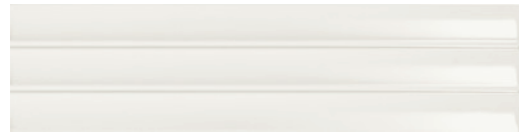

FLAT

BRIGHT WHITE

97 167301 Flat Bright White 7,5x30