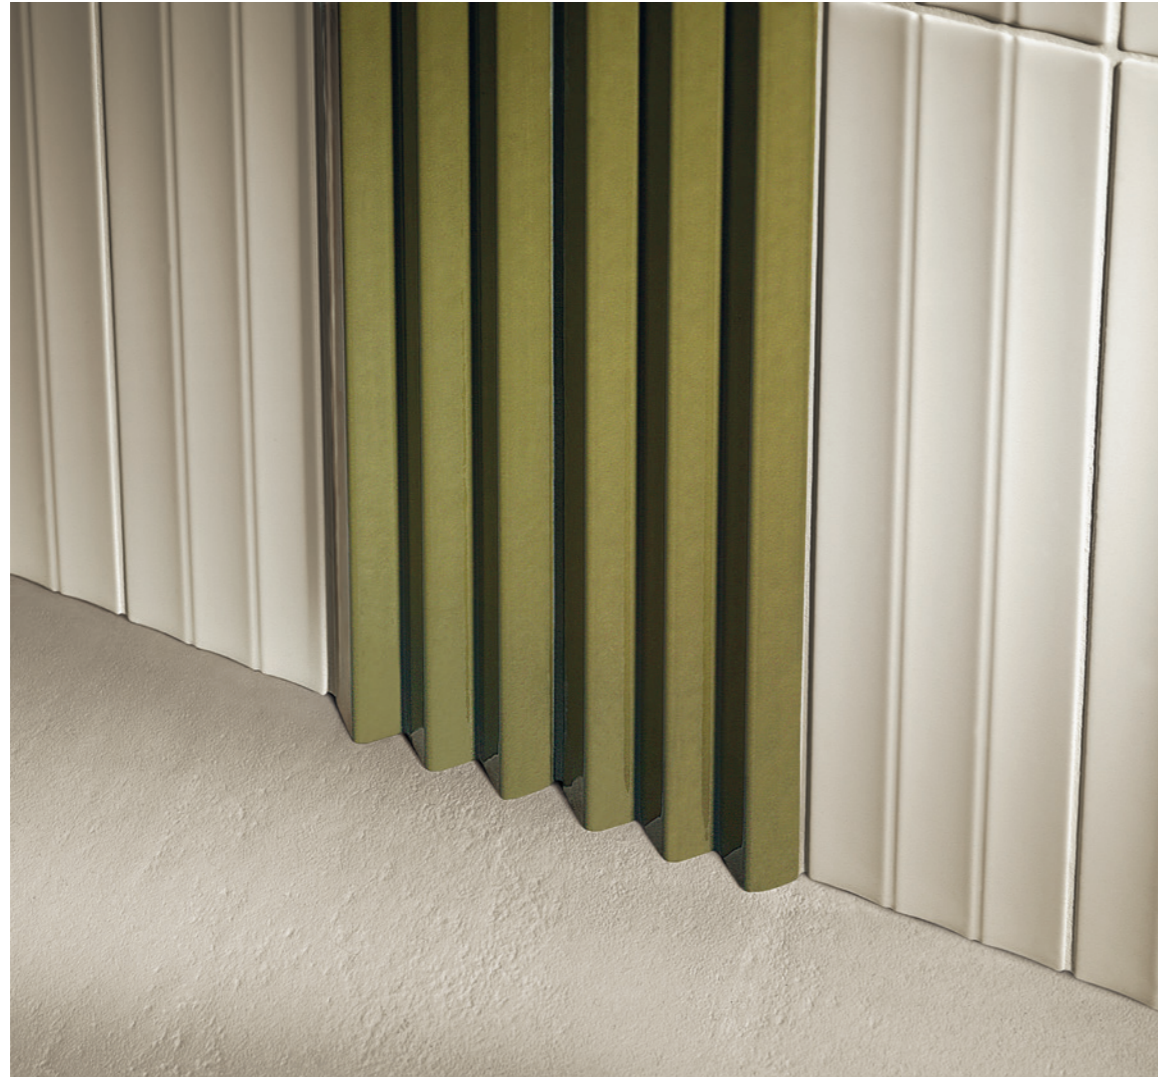

BRIGHT WHITE

Wall / 3D Bright White · 7,5x30
Flat Bright White · 7,5x30

Floor / EVOQUE Titanio · 60x120

COTTON

Wall / 3D Cotton · 7,5x30

Floor / EVOQUE Titanio · 60x120

Listello 7,5x30cm in bicottura pasta bianca dove le superfici "Flat" e "3D" si accostano e si alternano in un gioco di chiaroscuri, spazi e decoro per proposte di arredi d'interni e di design.

A 7,5x30cm pure white body double-firing tile is offered in options "Flat" and "3D", two amazing dimensions that combine light and dark effects, textures and frames for high-end interior design destinations.